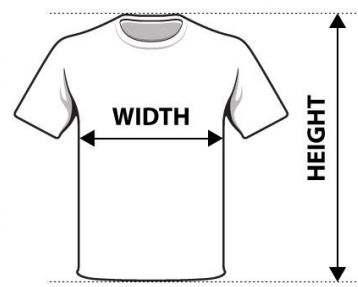

**Andre van de Plas 2015 Workshop
Tee Shirt design and Order Form**

André van de Plas

www.perthinternationaldance.org.au

Dance Tour 2015

Arctic Blue

Navy

Red

MEN'S SIZING	S	M	L	XL	2XL	3XL
WIDTH (CM)	46	50	54	58	62	
HEIGHT (CM)	71	74	77	80	83	
WOMEN'S SIZING	XS	S	M	L	XL	2XL
WIDTH (CM)	40.5	43	45.5	48	51.8	56.5
HEIGHT (CM)	67.5	68.5	69.5	70.5	71.5	72.5

Name	
Address	
Phone	
E-mail	

	Men's T	Women's T
Quantity		
Colour: Arctic Blue		
Navy		
Red		
Size		
Price at \$20 each		

E-mail order details to:

accounts@perthinternationaldance.org.au

Payment direct to: BSB: 806-036 Acc: 25282